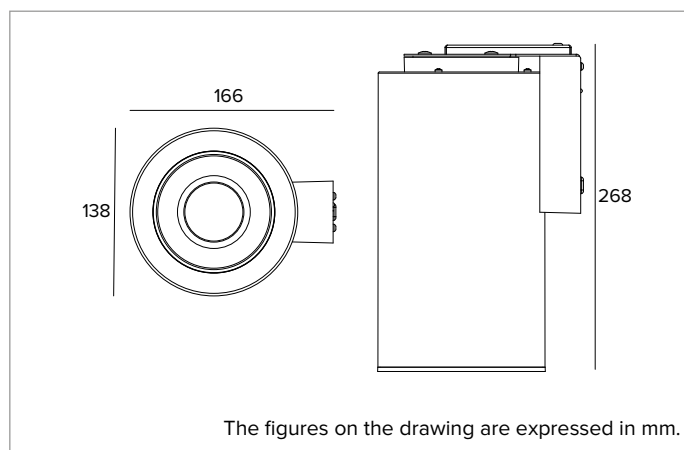

1T9740EL | CCTEVO TUBE 140 Wall LED wall mounted fixture with direct light emission

		2700K	H(m)	D(m)	E _{max} (lx)
		Ra90		75°	
Fixture Power	13W	1	1.52	690	
Source Flux	1625lm	2	3.04	172	
Fixture Flux	880lm	3	4.57	77	
Efficacy	67lm/W	4	6.09	43	
TS1540	I _{max} =424cd/klm	I _{max}	690cd	5	7.61
					28

CCT nominal: 2700K

Lifetime (L80/B10): >50000h tq +25°C

ILLUMINOTECHNICAL CHARACTERISTICS

Decorative cut-off ring in thermoplastic material. Optic composed of a thermoplastic reflector with metallic gray finish, tempered sandblasted front glass, internal recuperator in highly reflective white thermoplastic.